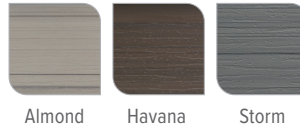

# TX

TX spa shown with Alpine White shell, and Storm cabinet.

**Shell Colors**

**Cabinet Colors**

**Cover Colors**

<b>Seating Capacity</b>	2 people	<b>Control System</b>	IQ 2020® 115 V / 15 amp,** 60 Hz (Includes G.F.C.I. protected power cord) or 115 V / 30 amp*** or 230 V / 50 amp*** 60 Hz
<b>Dimensions</b>	6' x 6' x 29" / 1.83 m x 1.83 m x 0.74 m	<b>Lighting – Interior</b>	4 multi-color LED points of light, dimmable
<b>Water Capacity</b>	190 gallons / 720 liters	<b>Heater</b>	No-Fault® 1,000 W / 115 V or 4,000 W / 230 V
<b>Weight</b>	635 lbs. / 290 kg dry; 2,570 lbs. / 1,165 kg filled*	<b>Energy Efficiency</b>	FiberCor® Insulation; Certified to California Energy Commission (CEC) and APSP 14 energy efficiency standards for portable spas
<b>Jets (All with stainless steel trim)</b>	11 total <ul style="list-style-type: none"> <li>• 1 Moto-Massage® jet</li> <li>• 1 Directional Hydromassage jet</li> <li>• 1 Rotary Hydromassage jet</li> <li>• 8 Directional Precision® jets</li> </ul>	<b>Effective Filtration Area</b>	30 sq. ft., top loading
<b>Jet Pump</b>	Wavemaster® 4200; Two-speed, 1.0 HP Continuous Duty, 1.7 HP Breakdown Torque	<b>Vinyl Cover</b>	3.5" to 2.5" tapered, 1.5 lb. density foam core
<b>Circulation Pump (Optional)</b>	SilentFlo® 5000	<b>Cover Lifter (Optional)</b>	CoverCradle®, CoverCradle II, or UpRite®
<b>Floor Drain</b>	Included	<b>Steps (Optional)</b>	Everwood® - Almond, Havana, and Storm Polymer - Ash
<b>Water Care System</b>	FROG® In-Line Cartridge Ready		